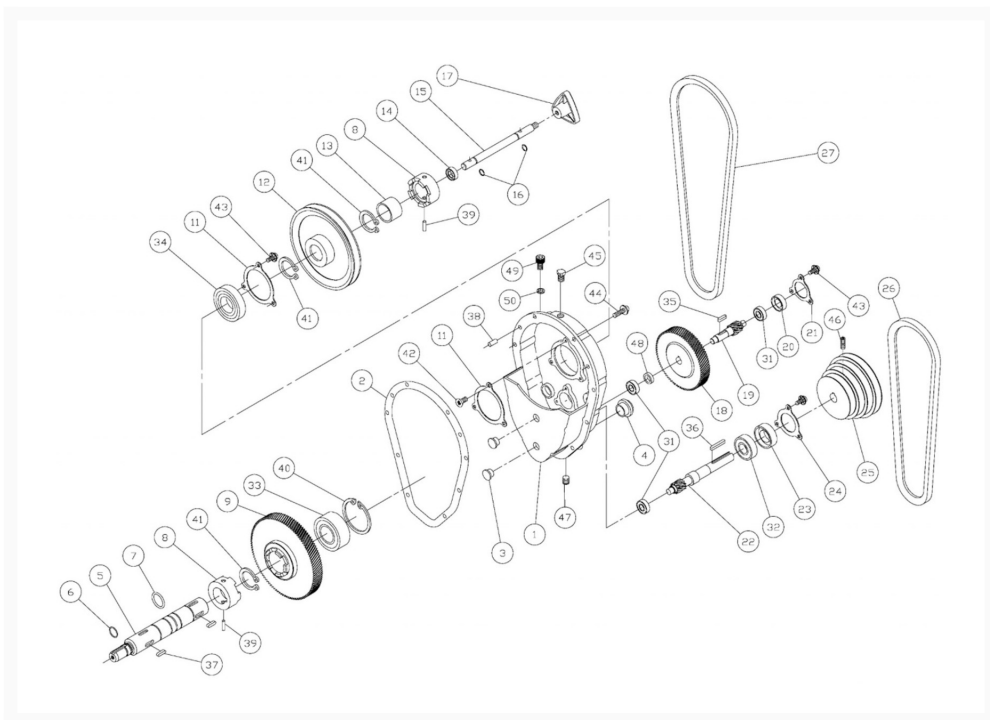

J-8201K Gearbox Assembly

Product Images

Additional Information

Stock Number

414500-3

Products in this set
